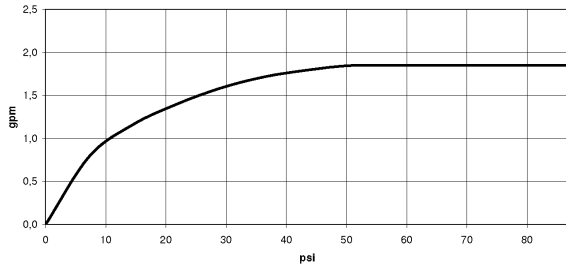

Bathtub - Meta

Hand shower set - polished chrome

Article number: 27 806 625-00 0010

- Standard spray mode
- Descaling system
- Flange diameter 2-1/8"
- Metal shower hose 49-1/4" with anti-twist device
- Showerhead holder flange Ø 2-1/8"
- Water flow rate limited to max. 1.8 gpm
- Internal backflow preventer.

polished chrome

Dimensional drawing

All dimensions in mm / inch = mm x 0,0394

Bathtub - Meta
Hand shower set - polished chrome
Article number: 27 806 625-00 0010

Flow rate chart

Bathtub - Meta
Hand shower set - polished chrome
Article number: 27 806 625-00 0010