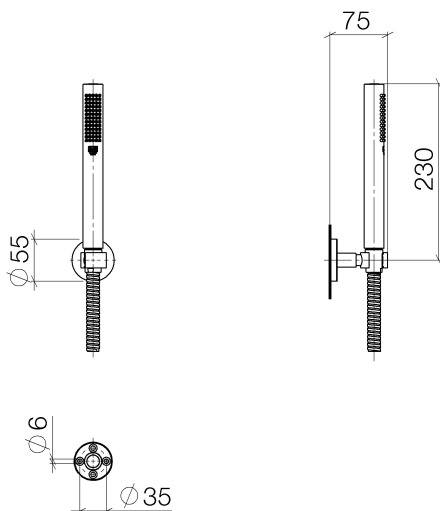

Bathtub - Meta

Hand shower set - polished chrome

Article number: 27 806 625-00 0010

- Standard spray mode
- Descaling system
- Flange diameter 2-1/8"
- Metal shower hose 49-1/4" with anti-twist device
- Showerhead holder flange Ø 2-1/8"
- Water flow rate limited to max. 1.8 gpm
- Internal backflow preventer.

polished chrome

Dimensional drawing

All dimensions in mm / inch = mm x 0,0394

Bathtub - Meta
Hand shower set - polished chrome
Article number: 27 806 625-00 0010

Flow rate chart

Bathtub - Meta
Hand shower set - polished chrome
Article number: 27 806 625-00 0010

Recommended article

35 080 970-90 0010
Rough-in adapter -

28 450 625-00
Wall elbow - polished chrome

Spare parts list

Number	Item Number	Designation	Number of units
--------	-------------	-------------	-----------------